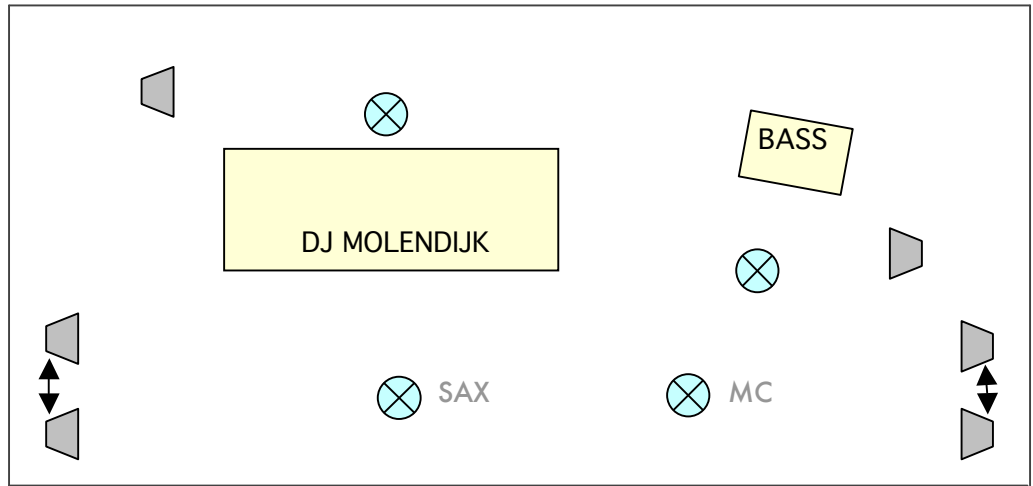

GENERAL AUDIO REQUIREMENTS FOR:

HANS DULFER & BAND

FOH DESK:	20 channel, parametric eq, 4 x mon send, 3 x effect send... NO DIGITALS PLEASE !
MON DESK:	If available, we gladly use it.....
SPEAKERS FOH:	A modern pa system which is able to produce professional sound on that particular venue.....
SPEAKERS MON:	6 x floormonitor (4 groups)
SIDE FX FOH:	1 x stereo <u>graphic equaliser!</u> 2 x compressor (in case of special guest 2 x extra compressor) 1 x Yamaha SPX 1 x dig reverb 1 x dig delay
SIDE FX MON:	4 x <u>graphic equaliser!</u>
EXTRA'S:	3 x 220 volt powersupply on stage 1 X DJ BOOTH (PIONEER 3 X CDJ1000, 1 X DJM800) 1 x straight stand (no boom) for MC please no riser for the front of house desk

STAGEPLOT/CHANNELLIST: **HANS DULFER & BAND**

1	DJ L	XLR	
2	DJ R	XLR	
3	BASS	XLR	
4	TENOR SAX	XLR	compressor
5	MC	HANDHELD	compressor
6	DJ BOOTH L		
7	DJ BOOTH R		
8			
9			
10			
11			
12			
13			
14			
15			
16	FX RETURN	dig. Rev l	
17	FX RETURN	dig. Rev r	
18	FX RETURN	dig. Delay	
19	FX RETURN	spx l	
20	FX RETURN	spx r	
21			
22			
23			
24			
25			
26			
27			
28			
29			
30			
31			
32			
33			